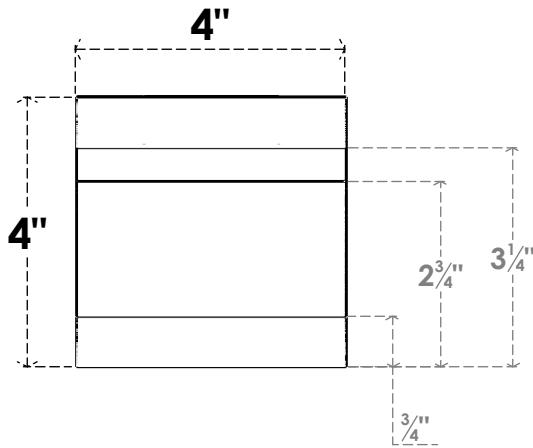

# ITEM NUMBER: RFTURO040X04000X28000X004NEB00RCPR

4"W X 4"H X 28"L TIMBERTHANE ROUGH CEDAR NEW BRIGHTON FAUX WOOD OPEN RAFTER TAIL, 4"L END, PRIMED TAN

## SIDE PROFILE