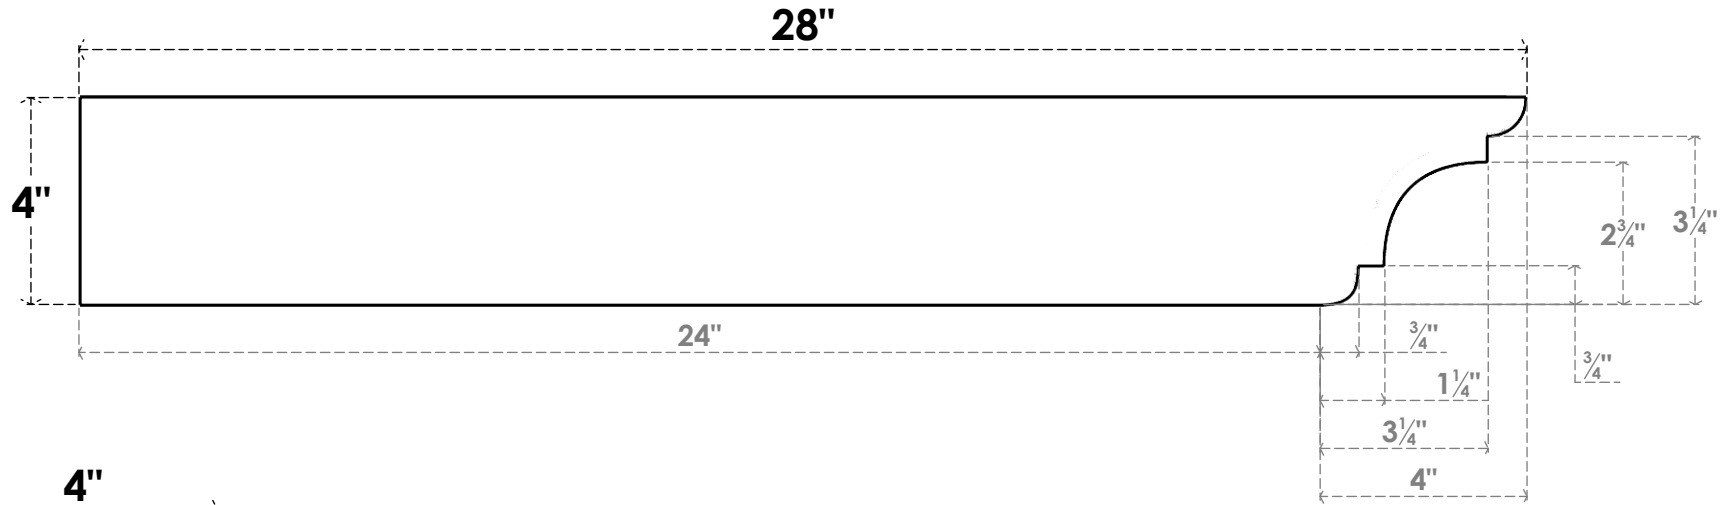

# ITEM NUMBER: RFTURO040X04000X28000X004NEB00RCPR

4"W X 4"H X 28"L TIMBERTHANE ROUGH CEDAR NEW BRIGHTON FAUX WOOD OPEN RAFTER TAIL, 4"L END, PRIMED TAN

## SIDE PROFILE