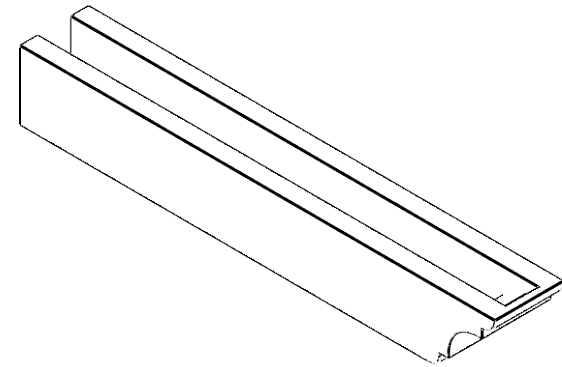

ISOMETRIC

GENERATED DATE : 03/02/2023

EKENA MILLWORK
2300 WEST MAIN ST.
CLARKSVILLE, TX 75426
TOLL FREE: 866-607-0453
WWW.EKENAMILLWORK.COM

NOTES

1. INSTALLATION TO BE COMPLETED IN ACCORDANCE WITH MANUFACTURER'S SPECIFICATIONS.
2. DRAWING MAY NOT BE TO SCALE
3. THIS DRAWING IS INTENDED FOR DESIGN AND PLANNING PURPOSES ONLY.
4. ALL INFORMATION CONTAINED HEREIN WAS CURRENT AT THE TIME OF DEVELOPMENT BUT MUST BE REVIEWED AND APPROVED BY THE PRODUCT MANUFACTURER TO BE CONSIDERED ACCURATE.
5. TIMBERTHANE ARCHITECTURAL PRODUCTS ARE MADE FROM HIGH DENSITY URETHANE AND COME FACTORY PRIMED